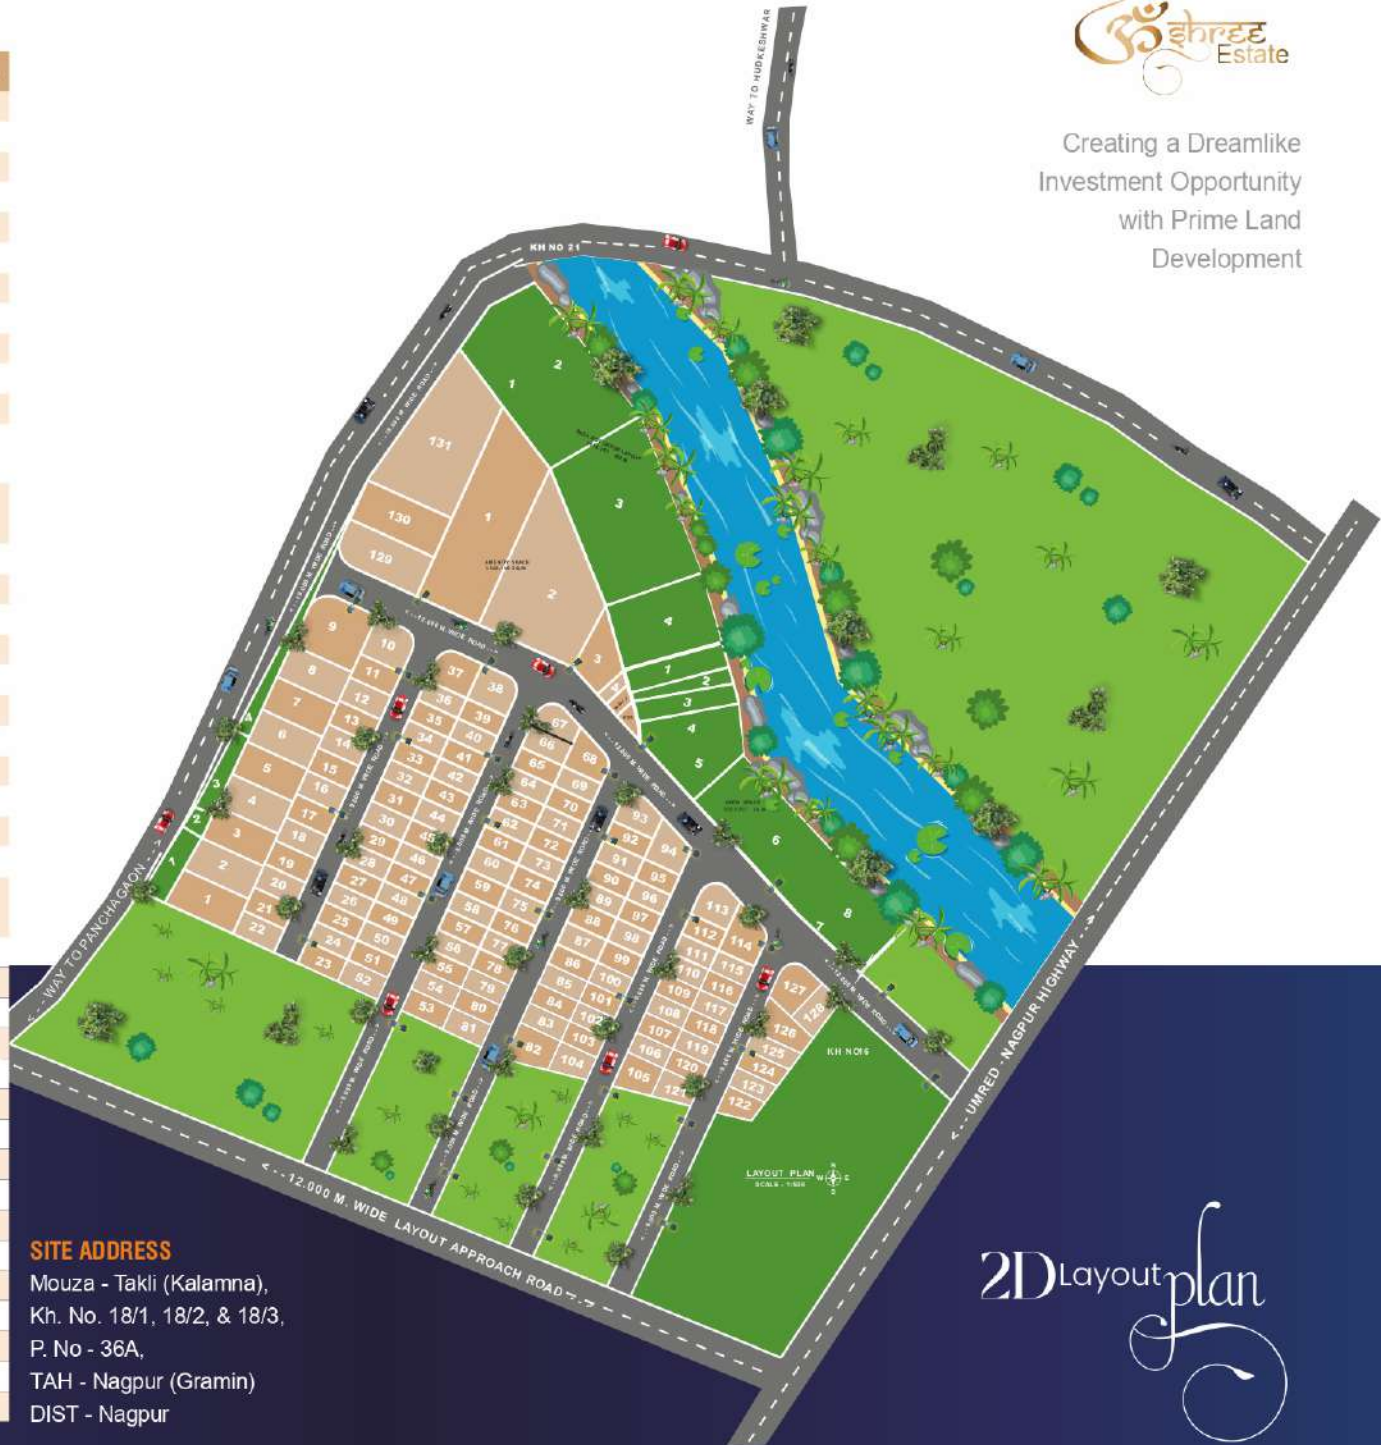

where
Luxury
meets lifestyle
Perfection

3D Layout PLAN

Property is not just a piece
of land, it's a canvas for your dreams.

AREA STATEMENT

Plot No.	Area in Sq Mt	Area In Sq. Ft.
1	345.55	3719.53
2	304.44	3276.97
3	296.19	3188.23
4	294.63	3171.41
5	293.08	3154.66
6	291.86	3141.54
7	291.02	3132.53
8	290.23	3124.05
9	488.26	5255.65
10	226.14	2434.13
11 to 22	144.00	1550.02
23, 30, 31, 44, 45, 52, 87 & 88	131.75	1418.16
24 to 29, 32 to 36, 39 to 43, 46 to 51, 83 to 86, 89 to 92	118.11	1271.34
37 to 38	198.37	2135.23
53	136.00	1463.90
54 to 58, 61 to 66	121.92	1312.35
59 & 60	136.00	1463.90
67	166.30	1790.10
68	170.63	1836.66
69 to 73, 76 to 80	114.30	1230.33
74, 75 & 81	127.50	1372.41
82	191.38	2060.00
93	174.52	1878.54
94	175.54	1889.51
95 to 97, 100 to 103, 106 to 112, 115 to 120	106.68	1148.30
98 & 99	119.00	1280.92
104	138.11	1486.62
105	166.31	1790.19
113	188.59	2029.96
114	211.73	2279.06
121	130.12	1400.57
122	121.28	1305.44
123	104.86	1128.68
124	115.44	1242.64
125	126.03	1356.61
126	198.35	2135.07
127	206.49	2222.64
128	155.82	1677.29
129	482.23	5190.67
130	487.64	5248.90
131	1386.72	14926.69

Creating a Dreamlike
Investment Opportunity
with Prime Land
Development

SITE ADDRESS

Mouza - Takli (Kalamna),
Kh. No. 18/1, 18/2, & 18/3,
P. No - 36A,
TAH - Nagpur (Gramin)
DIST - Nagpur

2D Layout plan

Special

Gajibo House <<

Meditation Centre <<

Big Party Lawn <<

Temple <<

River Site Sit-out Area <<

River Side Walking Track <<

Fishing Point <<

Indoor Games <<